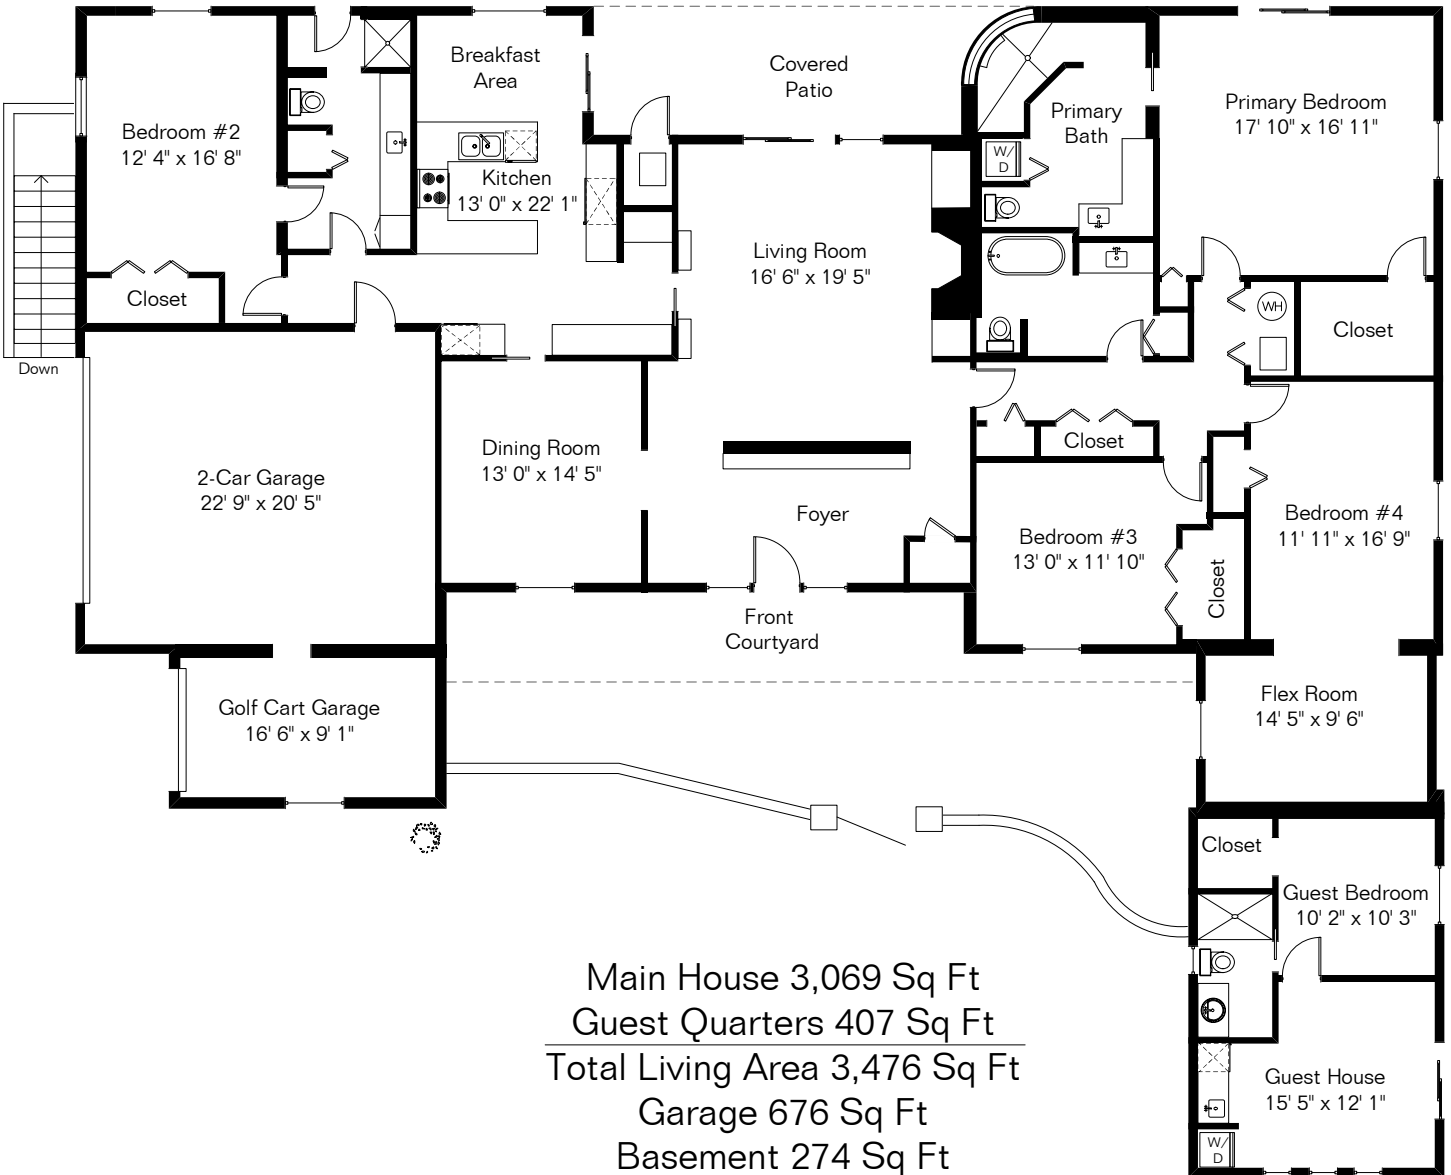

The square footages and room size information are deemed to be reliable but are not guaranteed and should be independently verified. This drawing is for marketing purposes only.

# 101 W Oro Valley Dr

Main House 3,069 Sq Ft  
 Guest Quarters 407 Sq Ft  
 Total Living Area 3,476 Sq Ft  
 Garage 676 Sq Ft  
 Basement 274 Sq Ft  
 Covered Patio 206 Sq Ft

Site Visit August 2024

0 ft. 6 ft. 10 ft. 20 ft.